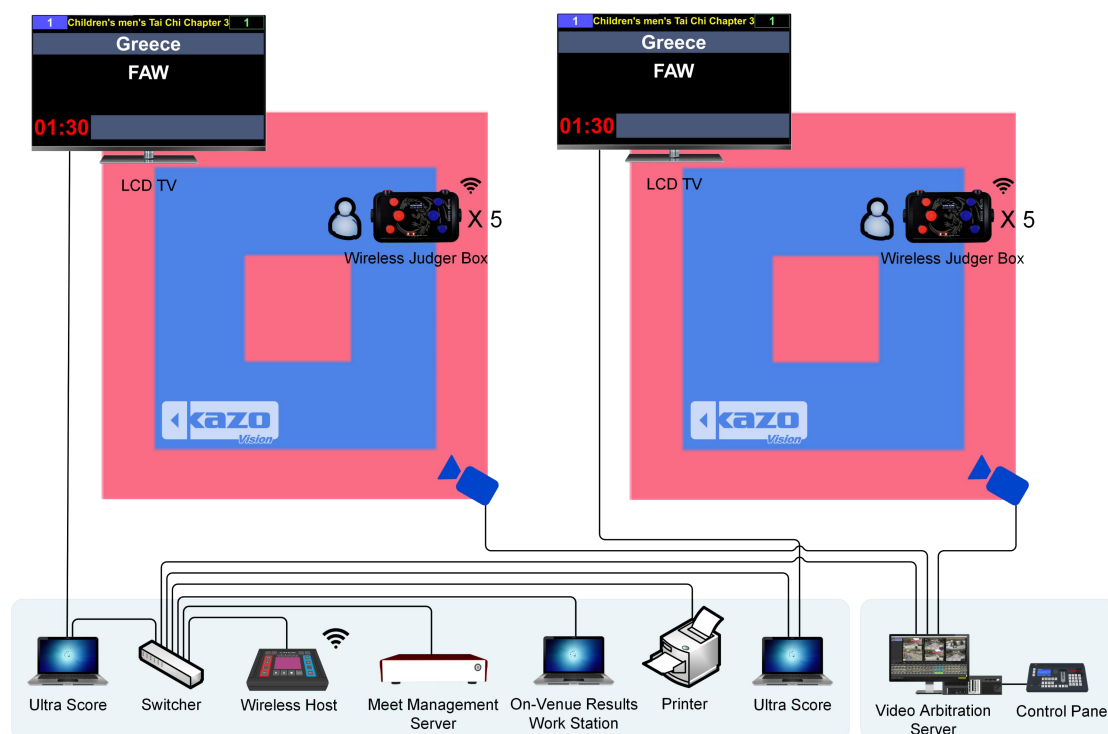

1.2 System chart

System Structure Description

1) The system is special for Poomsae which has the functions of scoring, timing and displaying on the mode of one court and multi courts.
2) It supports tournament schedule and result exporting.
3) It also has lots of multi-media functions which can switch between scores and advertisements display.
4) In every court, five sets of wireless scoring controllers, one set of PC and LED monitor shall be equipped to manage and display the information of the score, time and players.
5) The score information of every court will be gathered to display on the LED screen at the same time.

1.3 Functions

Event arrangement

- Both import and input the players' information are available.
- Auto draw the players' lots.
- Auto generate, export and print the bracket.
- Auto generate, export and print the order form.

Scoring operation

- Professional wireless scoring controller supports adding 1-4 points for the player.
- With vibration alerts when getting a point.
- Display real-time score and device connection state.
- Modify the match time according to match category.
- Support extending multi-displays to show the match.