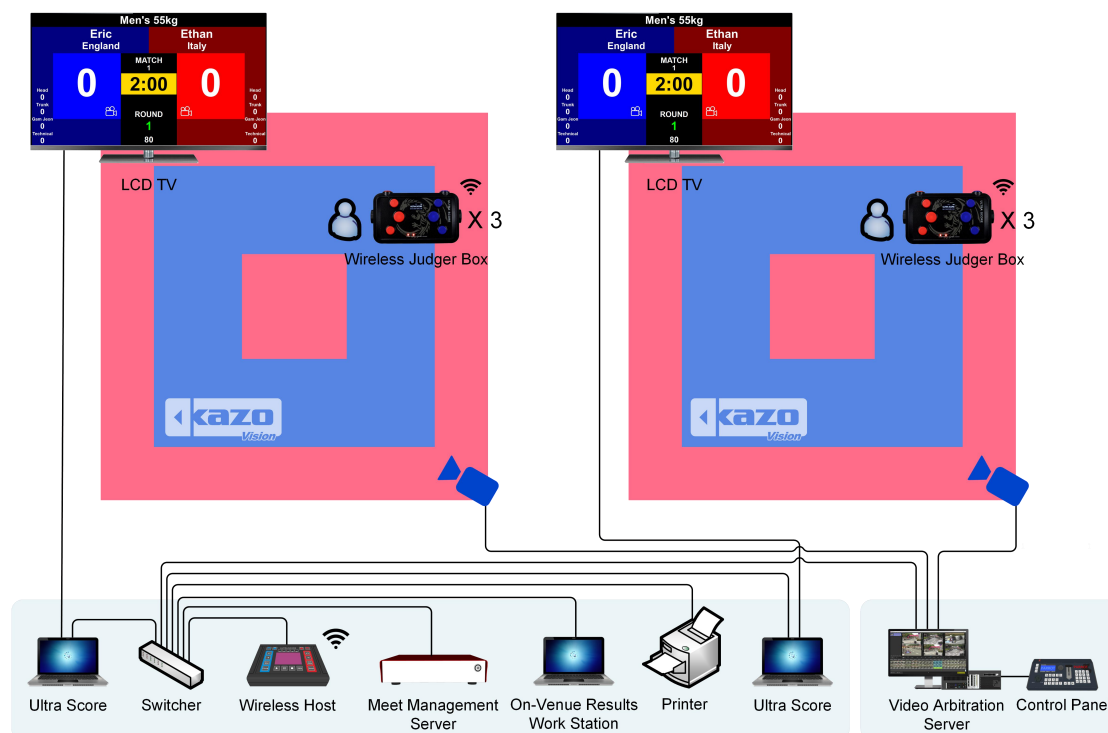

1.2 System chart

System Structure Description

1) Install the Taekwondo Timing and Scoring software on the control computer.
2) Connect the Wireless Host (KS-WH-TK) with the control computer via a USB cable.

1.3 Functions

Event arrangement

- Both import and input the players' information are available.
- Auto draw the players' lots.
- Auto generate, export and print the bracket.
- Auto generate, export and print the order form.

Scoring operation

- Professional wireless scoring controller supports adding 1-4 points for the player.
- With vibration alerts when getting a point.
- Display real-time score and device connection state.
- Modify the match time according to match category.
- Support extending multi-displays to show the match.

Results treatment

- Quickly print and export the result form.
- Rank statistics, quickly export and print.
- Quickly export and print the event form of referee operation.

System advantages

Kazo Vision

WEB: <http://www.kazovision.com> MAIL: sales@kazovision.com