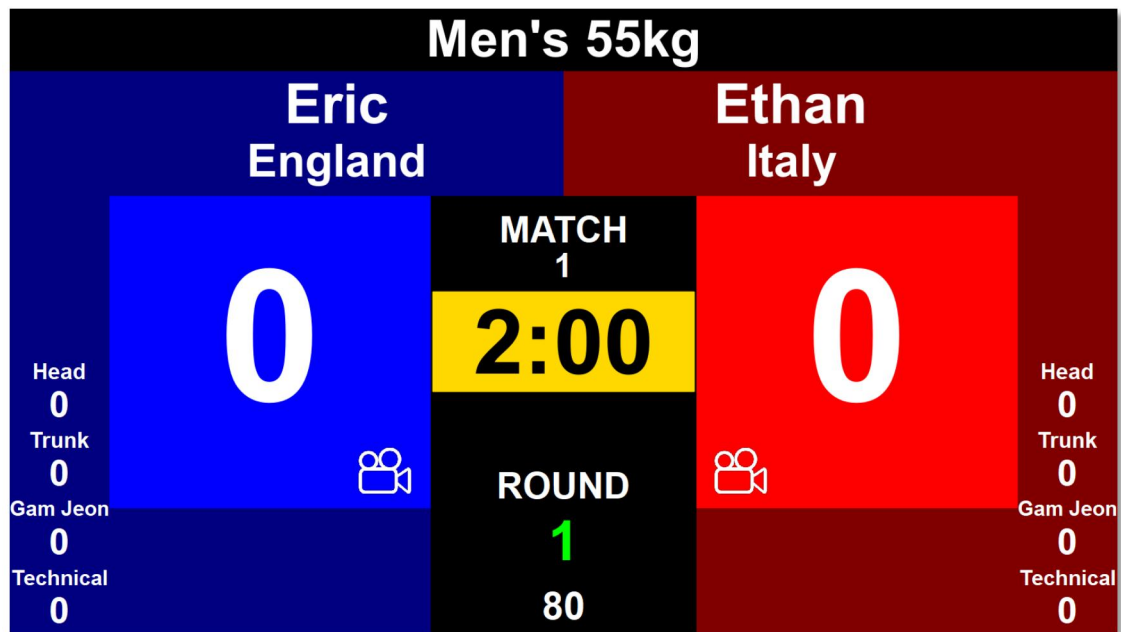

2. Specification for products

2.1 Ultra Score Software

Products	Details
Standalone edition	◆ The referee operates the match on the PC for display directly. ◆ Supports: Taekwondo Kyoruki, Taekwondo Poomsae ◆ English version ◆ Including 1 dongle

LCD display interface: