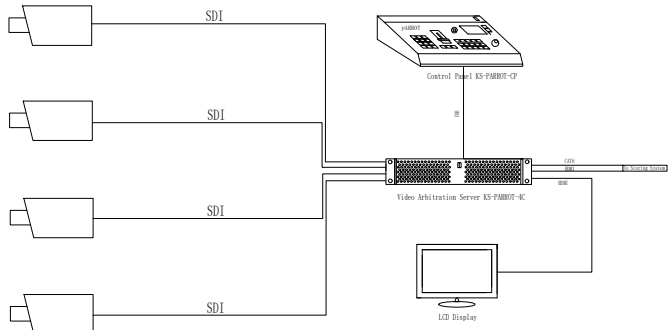

VIDEO ARBITRATION SYSTEM