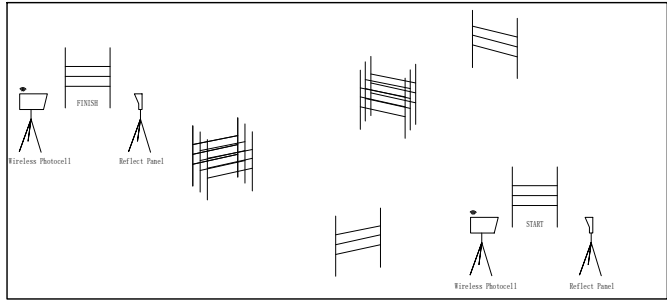

SHOW JUMPING TIMING & SCORING SYSTEM