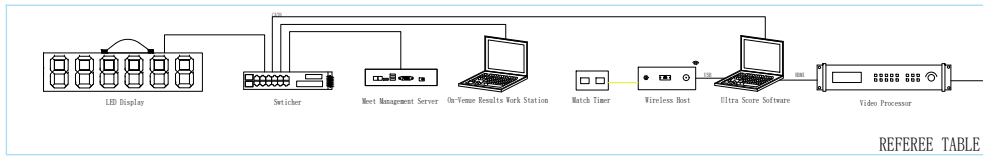

SHOW JUMPING TIMING & SCORING SYSTEM