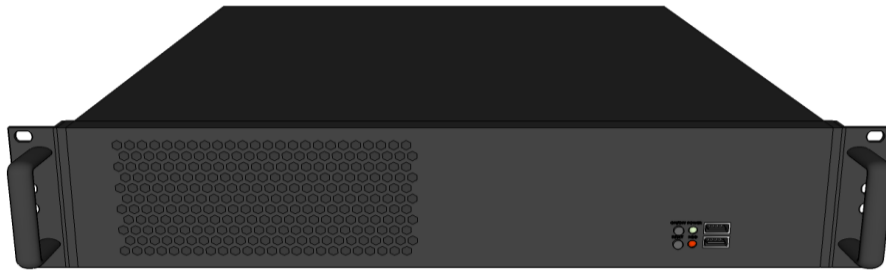

2.5 Video Arbitration Server

Products	Details
Video Arbitration Server	Type: KS-PARROT-2C/4C/6C/8C Video Input: 2/4/6/8 channels input synchronously; Input port: SDI; Output port: DP*2; Video Format: 1080P; Recording capacity: ≥ 10 hours; Multi-screen monitoring: supported; Weight: 8kg.