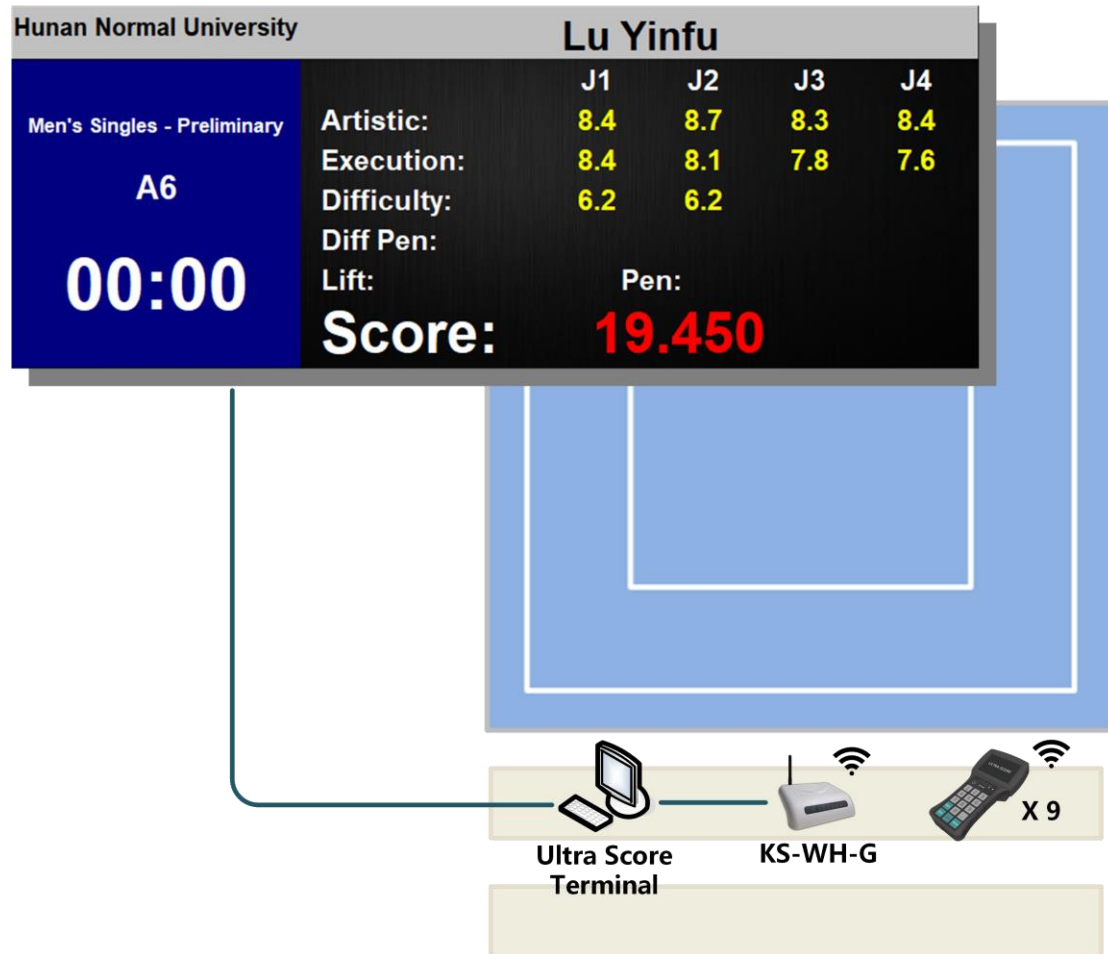

# Scoring & Timing Solution for Aerobics

This is a general solution for LED display in aerobics stadium which has the functions of timing, scoring and displaying advertisement, notification, the information of players and teams. It is an ideal choice for most of stadiums.

## 1. System Structure

### 1.1 Profile:

1. It supports aerobics scoring and real-time display on the screen.
2. Install the Ultra Score software on the control computer.
3. Connect the wireless host (KS-WH-G) with the control computer via a USB cable.
4. Each court will be equipped with 9 sets of wireless handheld to operate the player's score.
5. The score information will be gathered displaying on the LED screen at the same time.